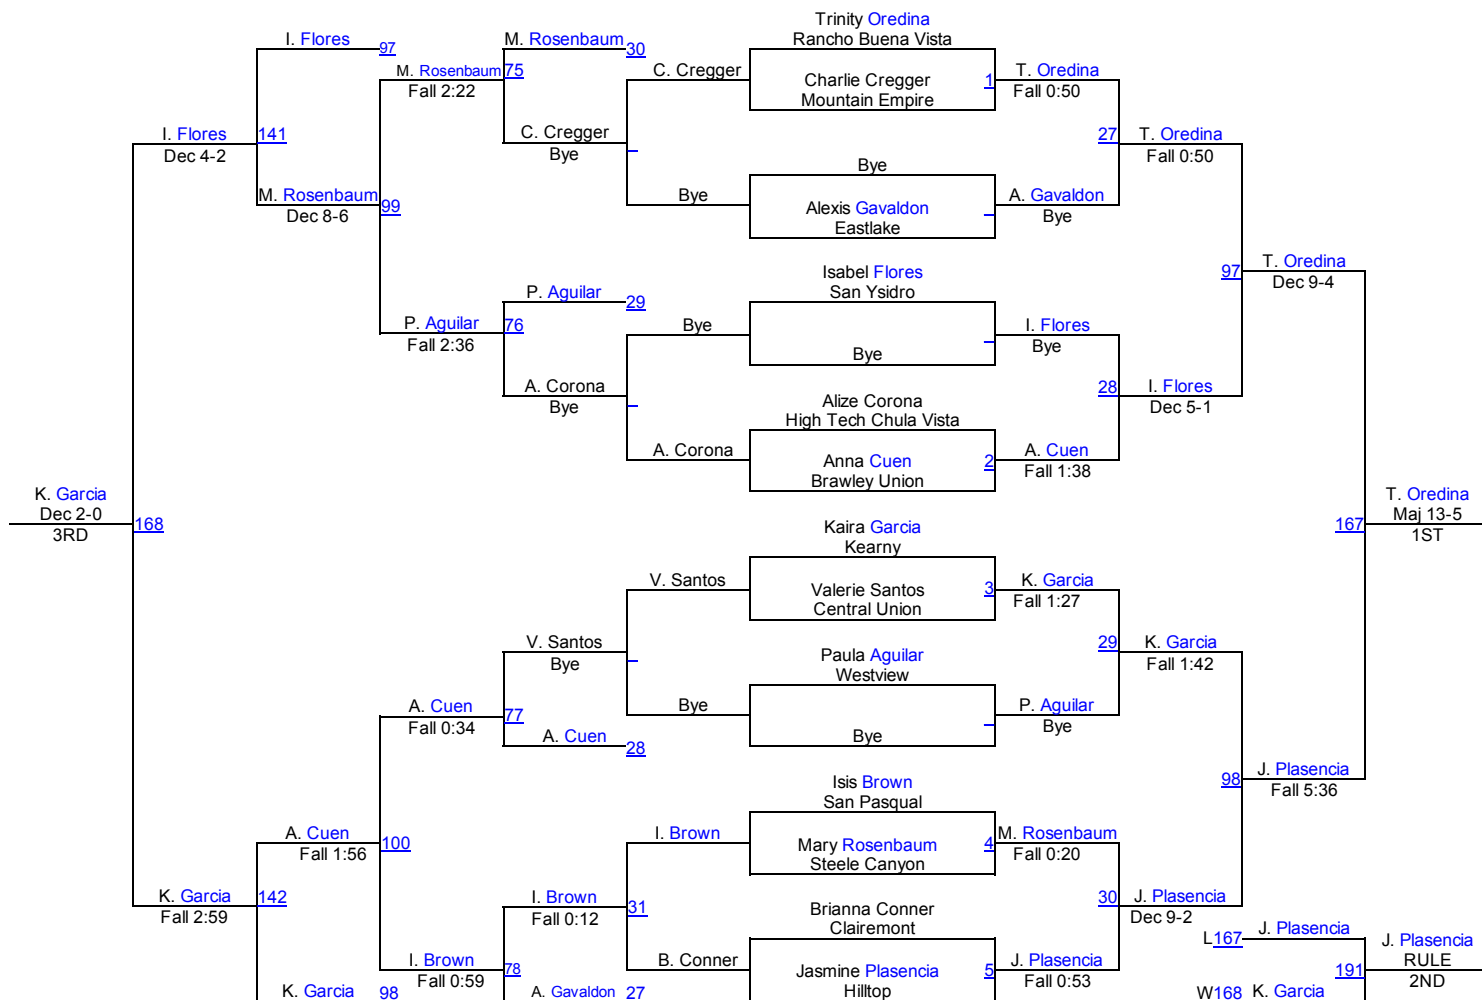

SD Section Girls CIF

Varsity 103