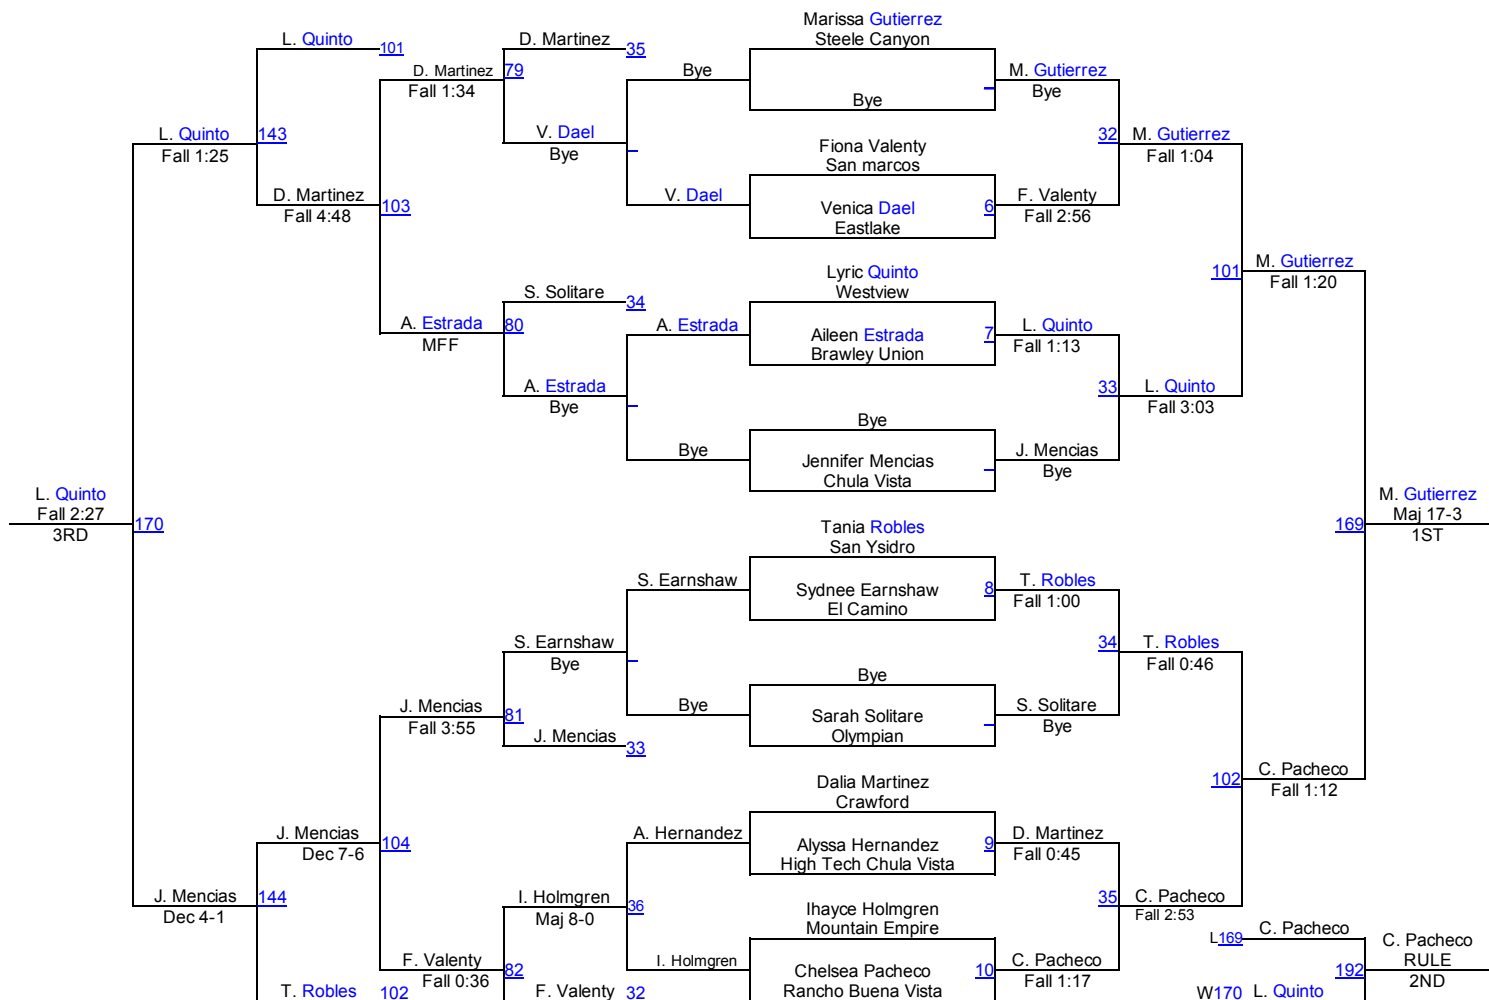

SD Section Girls CIF

Varsity 108