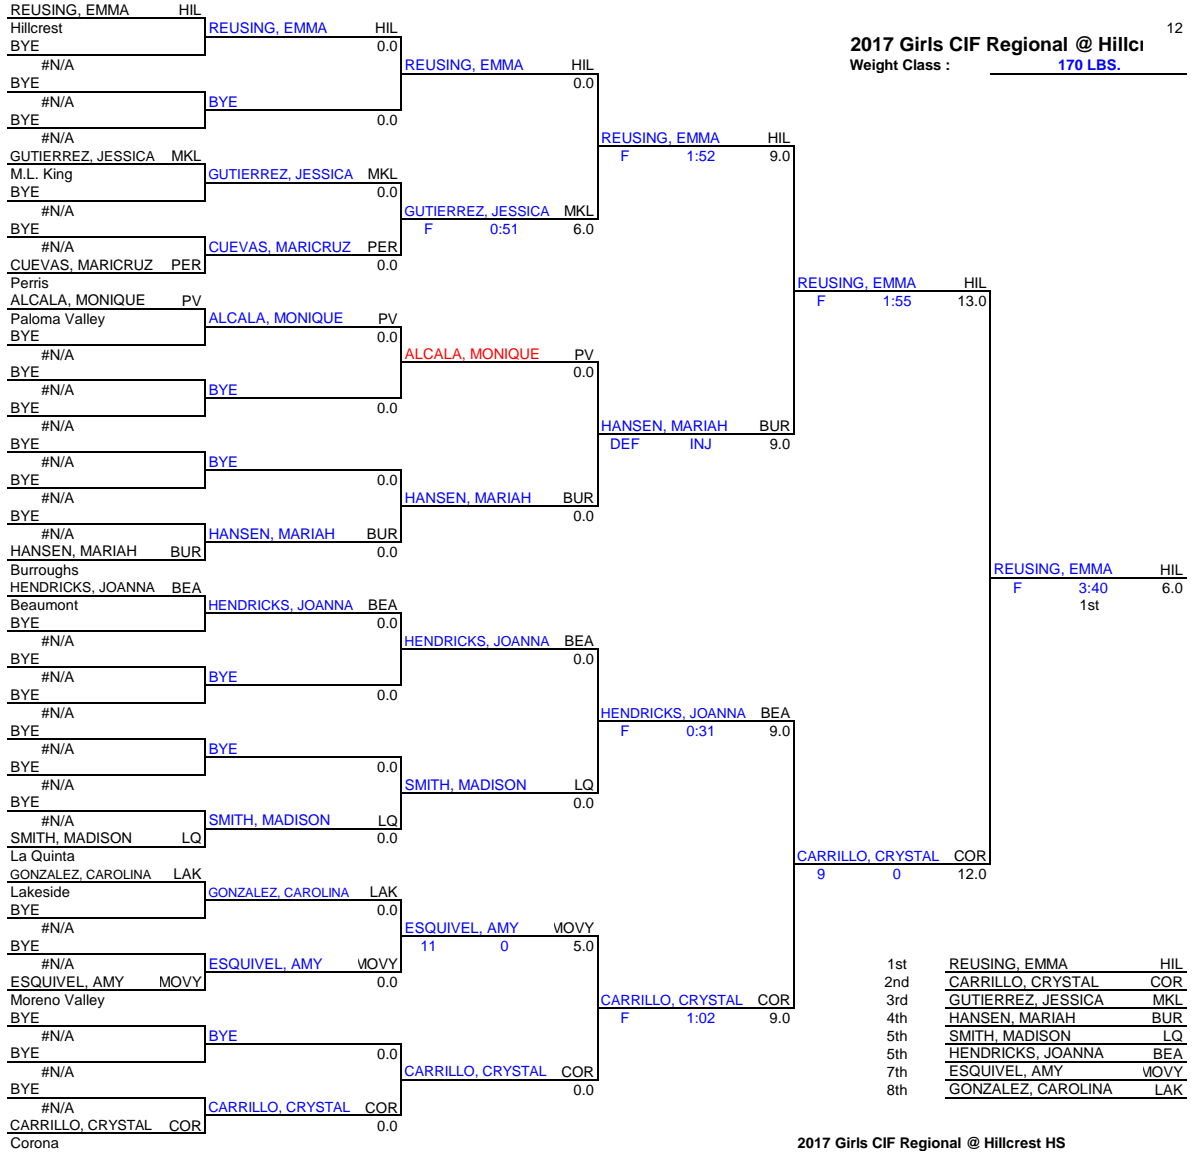

2017 Girls CIF Regional @ Hillc
Weight Class : 170 LBS.