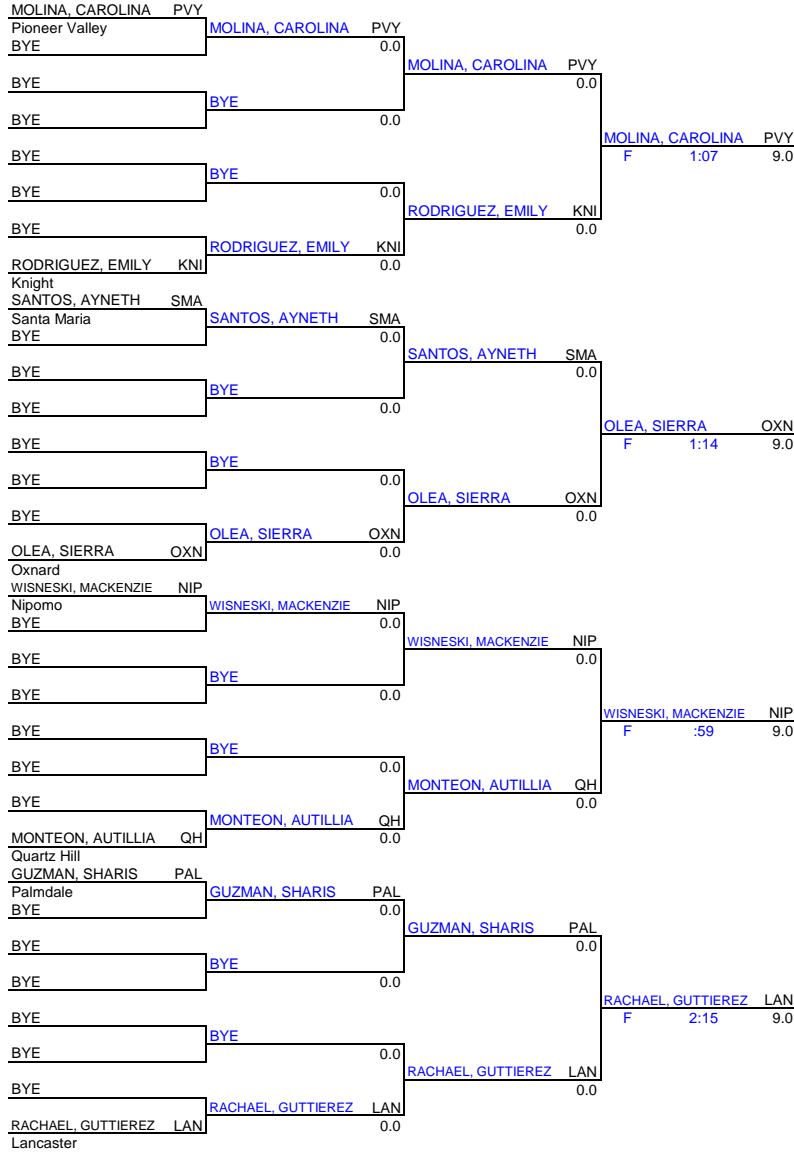

2017 Girls CIF Regional @ Pion
Weight Class : 106 LBS.

2017 Girls CIF Regional @ Pioneer Valley HS
Weight Class : 106 LBS.

2017 Girls CIF Regional @ Pioneer Valley HS
Weight Class : 111 LBS.

2017 Girls CIF Regional @ Pioneer Valley HS
Weight Class : 111 LBS.