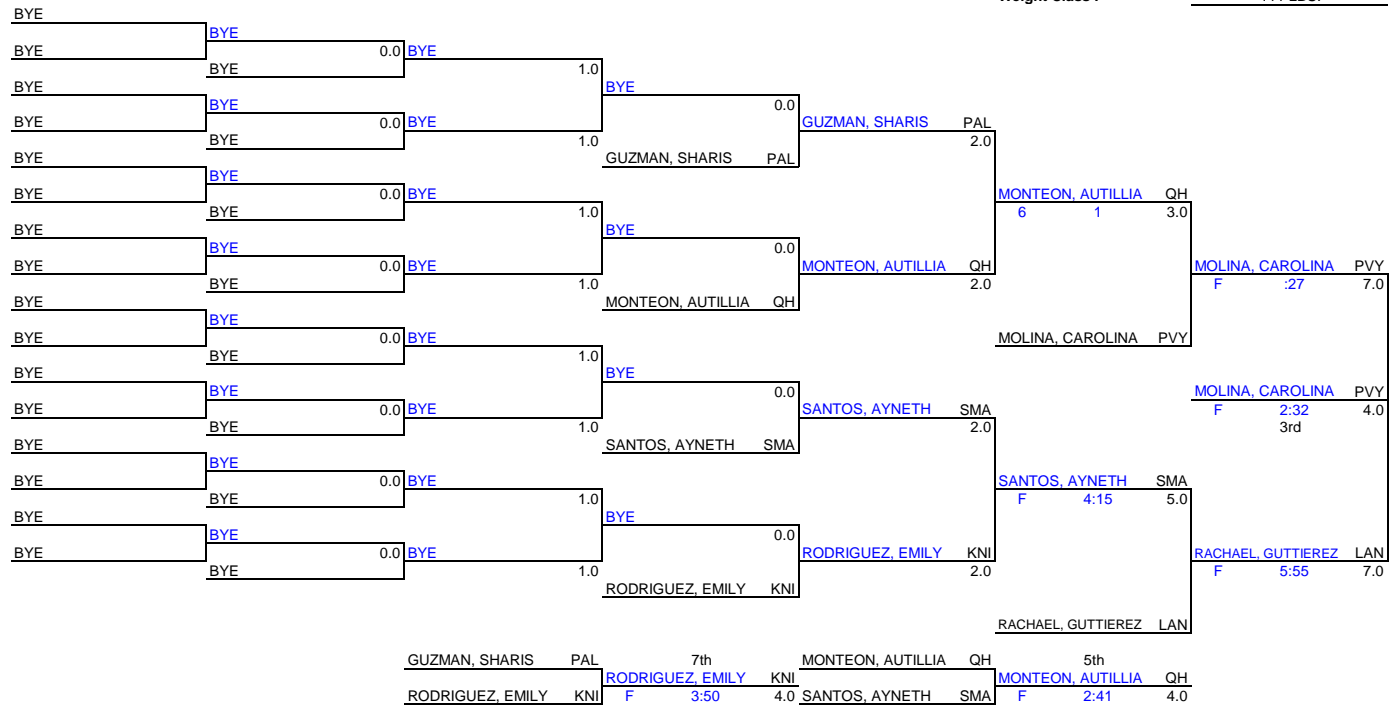

2017 Girls CIF Regional @ Pion
Weight Class : 106 LBS.

2017 Girls CIF Regional @ Pioneer Valley HS
Weight Class : 106 LBS.

2017 Girls CIF Regional @ Pioneer Valley HS
Weight Class : 111 LBS.

2017 Girls CIF Regional @ Pioneer Valley HS
Weight Class : 111 LBS.