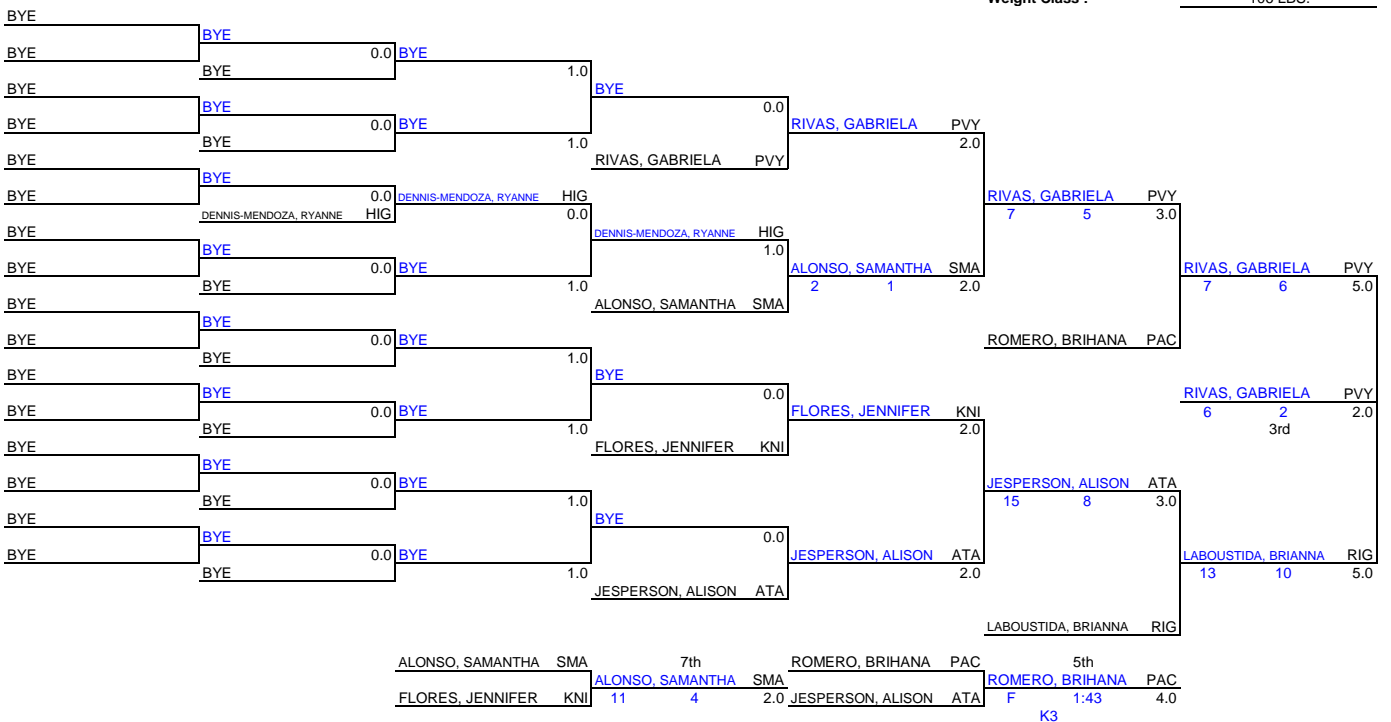

2017 Girls CIF Regional @ Pion
Weight Class : 106 LBS.

2017 Girls CIF Regional @ Pioneer Valley HS
Weight Class : 106 LBS.

2017 Girls CIF Regional @ Pioneer Valley HS
Weight Class : 111 LBS.

2017 Girls CIF Regional @ Pioneer Valley HS
Weight Class : 111 LBS.