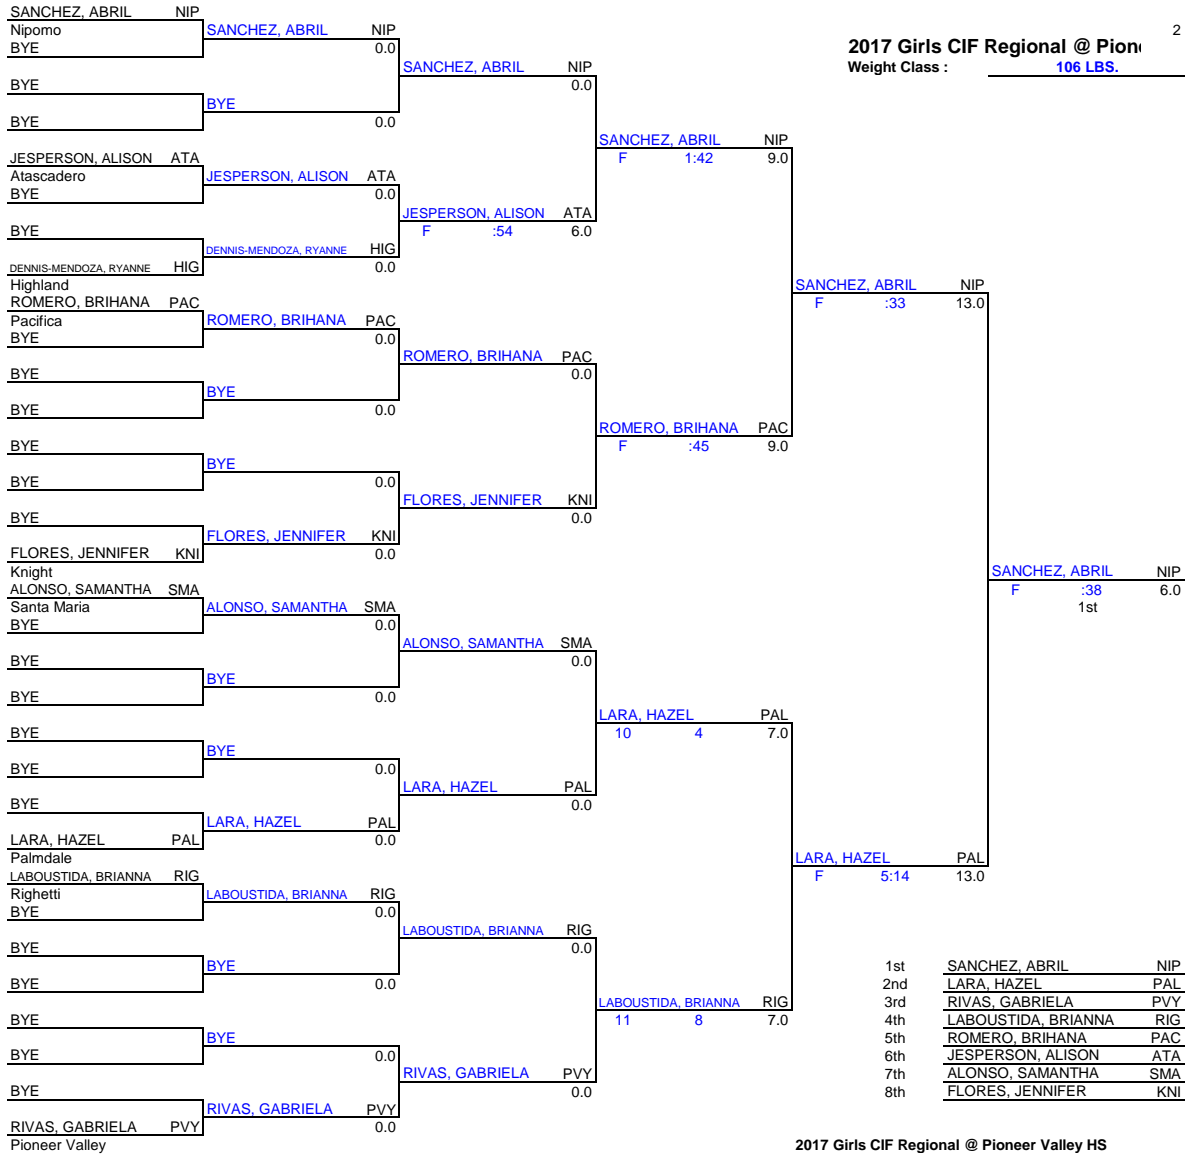

2017 Girls CIF Regional @ Pion
Weight Class : 106 LBS.

2017 Girls CIF Regional @ Pioneer Valley HS
Weight Class : 106 LBS.

2017 Girls CIF Regional @ Pioneer Valley HS
Weight Class : 111 LBS.

2017 Girls CIF Regional @ Pioneer Valley HS
Weight Class : 111 LBS.